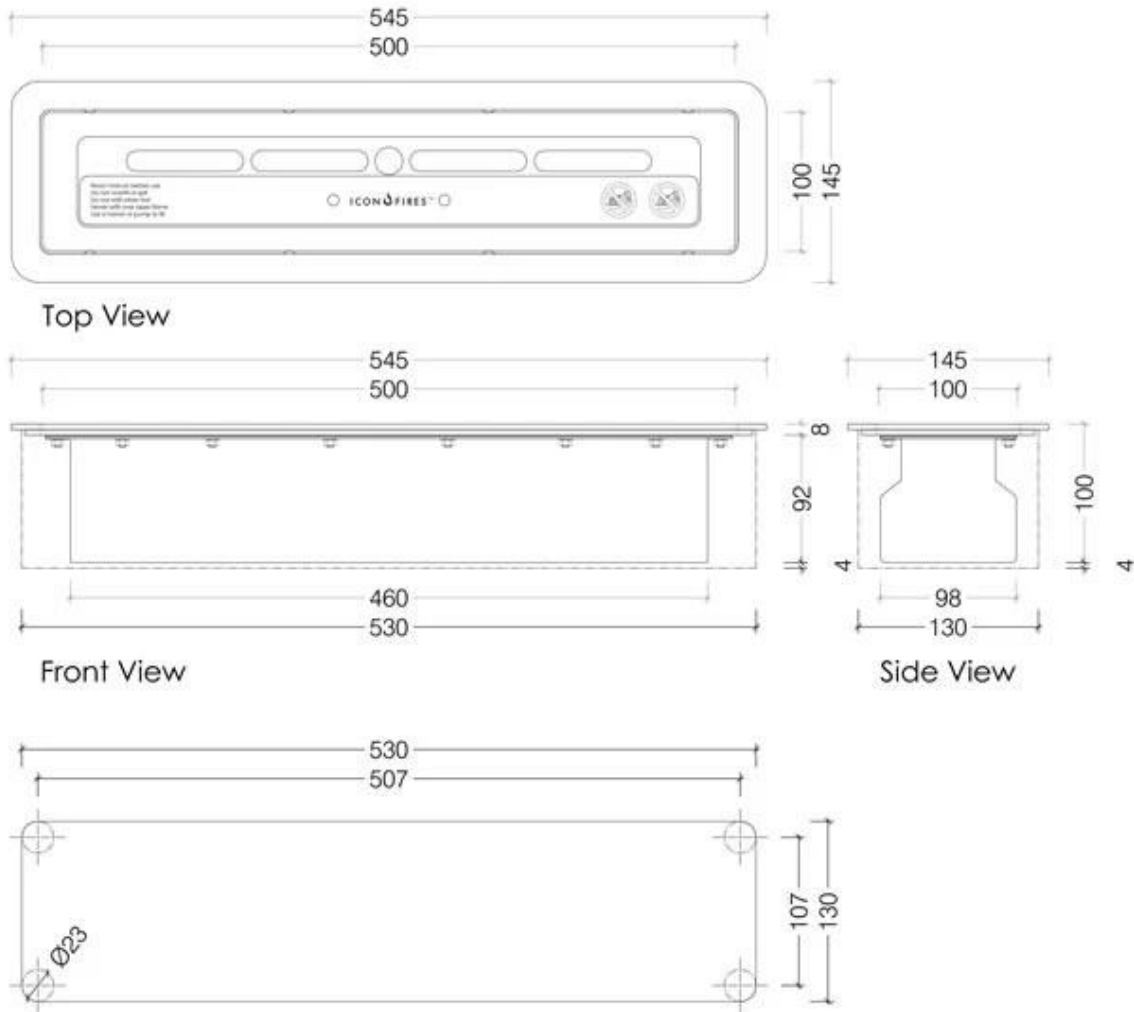

Storlek

| | |
|-------------|---------|
| Längd/bredd | 54,5 cm |
| Höjd | 10 cm |
| Djup | 14,5 cm |
| Vikt | 7 kg |

Slimline 500 Biofuel Burner With Mount Plate

© This drawing is copyright and remains the property of iconfires.
It may not be retained, copied or used without written consent.