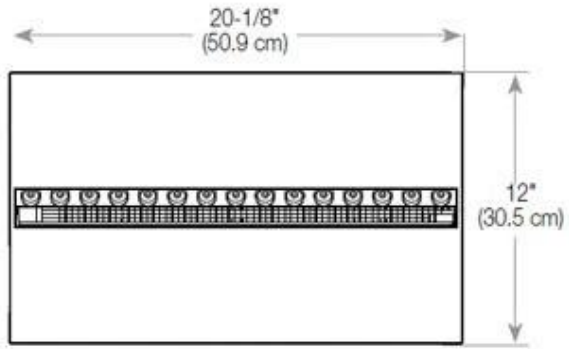

CASSETTE 500 MANUAL

TOP

FRONT

SIDE

CASSETTE 500 AUTOMATIC

TOP

FRONT

SIDE