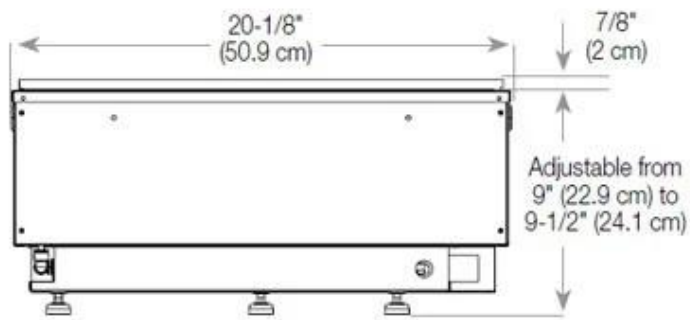

CASSETTE 500 MANUAL

TOP

FRONT

SIDE

CASSETTE 500 AUTOMATIC

TOP

FRONT

SIDE