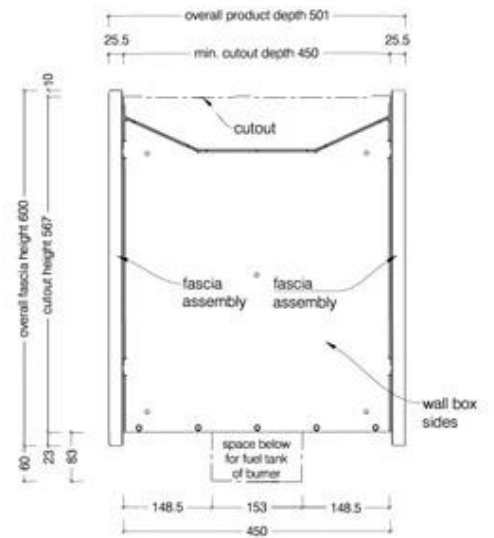

### Storlek

Längd/bredd	135 cm
Höjd	60 cm
Djup	45 cm
Vikt	43,3 kg

Top View

Front View

Side View

### 1350 Double Sided Firebox for 1100 Slimline Burner

© This drawing is copyright and remains the property of Sigrü Fires. It may not be retained, copied or used without written consent.