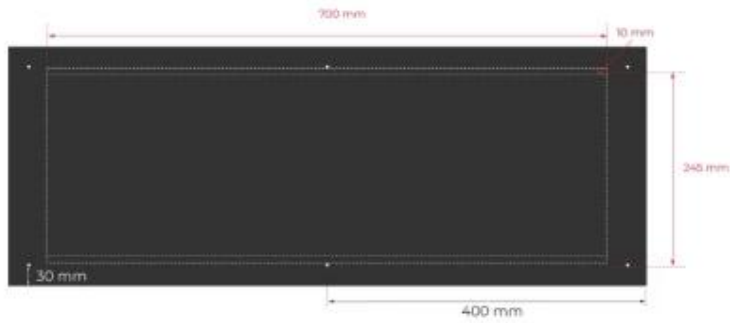

Utseende

Material	Stål
Ståltjocklek	4 mm
Färg	Svart

Foco Room Divider 800 Medium Decoflame F3 700

Top view with fixing points
and burner cutout with lip in bottom plate

Foco Room Divider 800 Medium Planika PrimeFire 700

Top view with fixing points
and burner cutout with lip in bottom plate